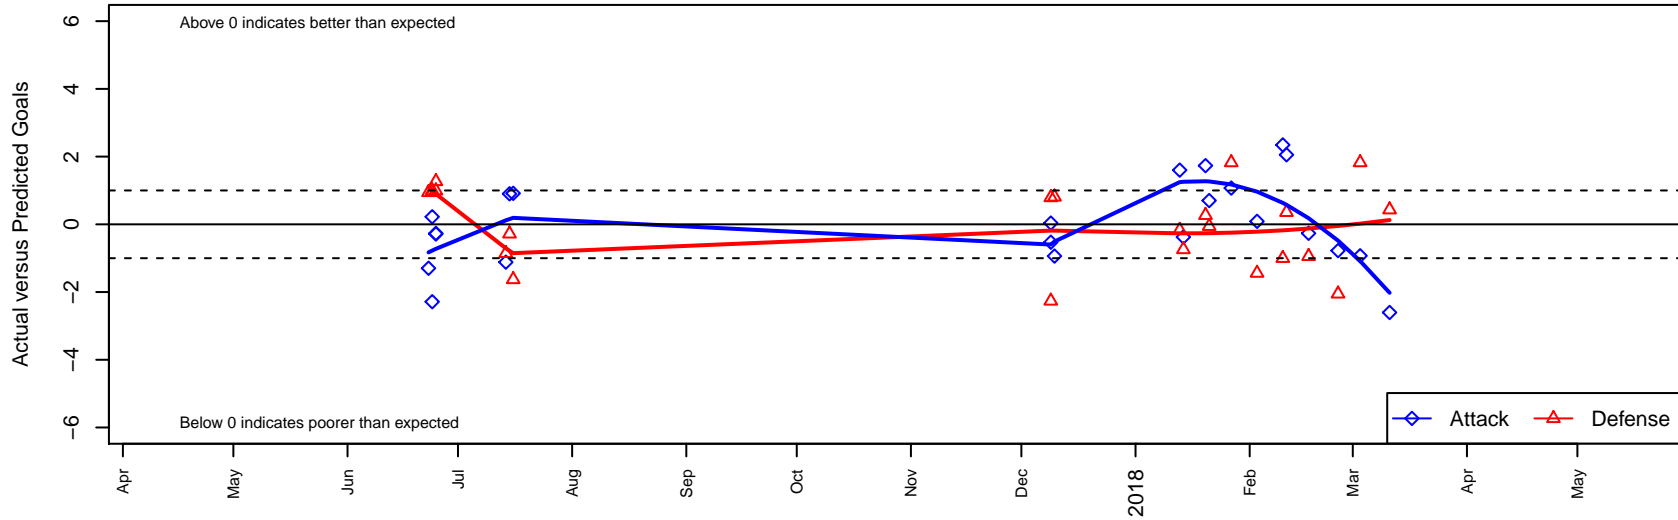

ETFC Cypress Black G01

Eugene Timbers FC
 Eugene, OR
 G01 total strength=1655
 attack=23.82 defense=15.69
 spr league = PTT Win G01 Premier

alt names used:
 EMFC Cypress Blue G01
 EMFC 01 Cypress Blue
 EMFC 01 Cypress Blue
 ETFC Cypress Black

Venues played:
 2017 Clash At the Border Super
 2017 Nike Crossfire Challenge Super Group U'
 2017 Timbers Winter Showcase 2001 FWRL U
 2017 PacNW Winter Classic FWRL G01
 2017 PTT Winter G01 Premier

ETFC Cypress Black G01
 Dots are actual minus expected GF (blue circles) and GA (red triangles).
 Blue line is smoothed change in attack strength. Red is smoothed change in defense strength.

**attack and defense variance (black dot)
relative to other teams
and top 10 in region**

**attack and defense rating
relative to others at age
and all opponents in last 13 months**

Performance relative to 13 month average